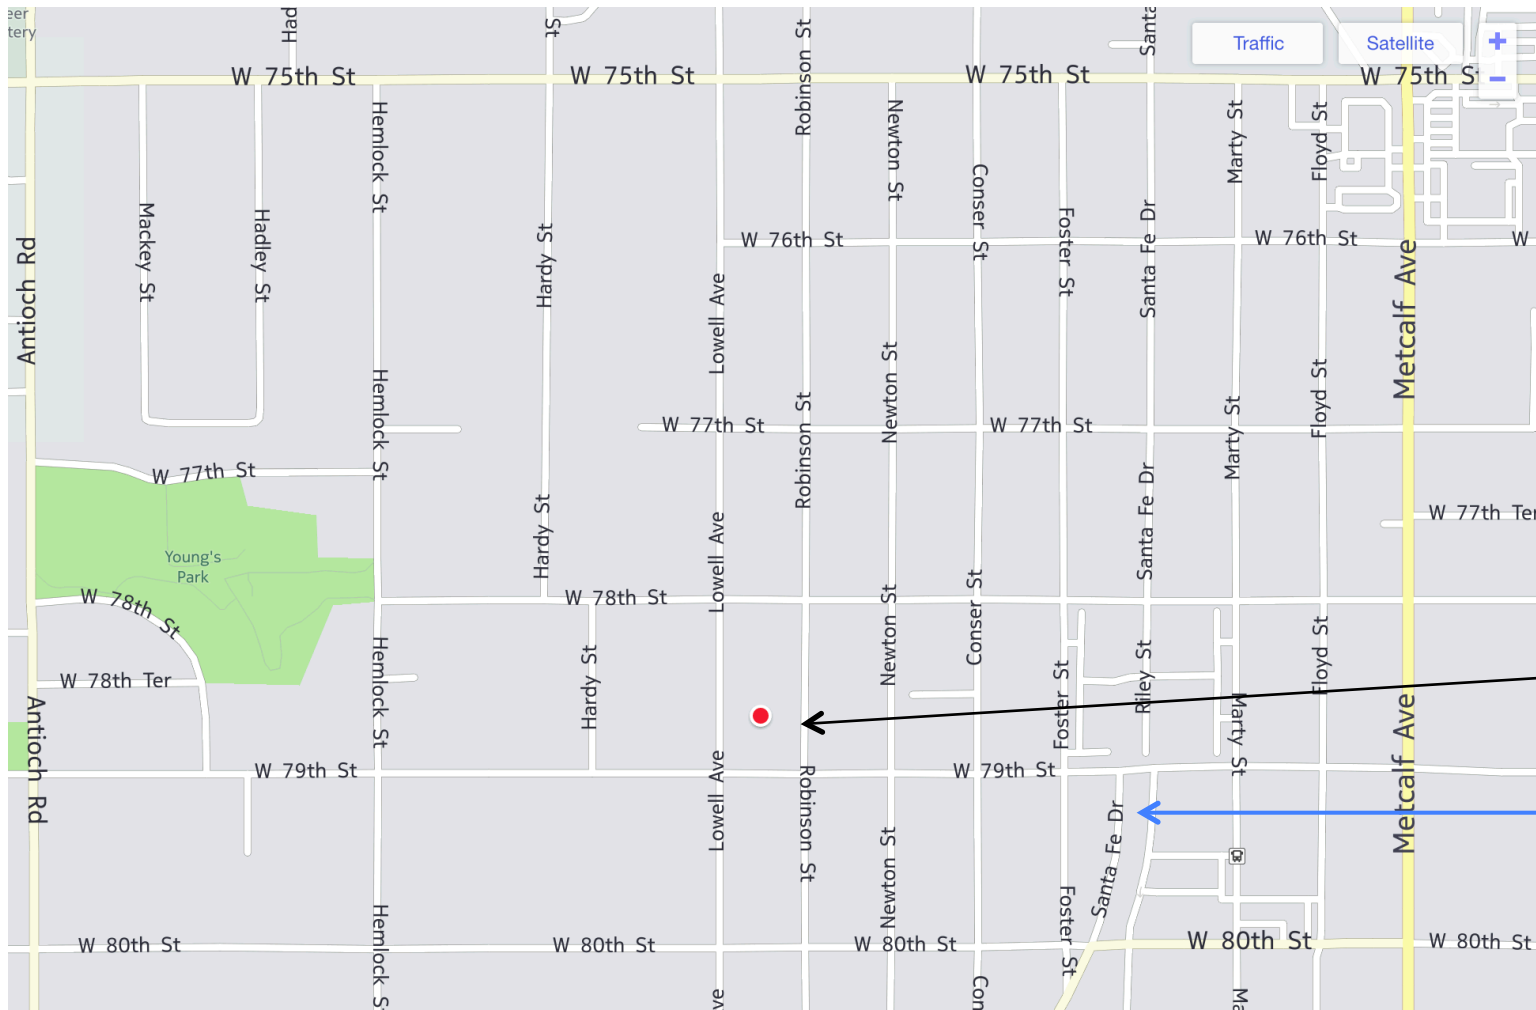

# Starlight Quilters Guild

Overland Park Lutheran Church  
7810 W. 79th Street  
Overland Park, KS 66204

Enter through door on the  
NORTH side of the building.

New meeting location  
beginning **February 28th.**

## Directions:

Take 75th Street to Lowell. Go south to church – OR – Take Metcalf to 79th Street. Go west to Lowell and then north to the church parking lot.

**PLEASE HELP WITH THE MOVE** by checking out library books at the January meeting and returning them at the February meeting. You will not be able to check out books at the February meeting. Regular library services will resume at the March meeting.