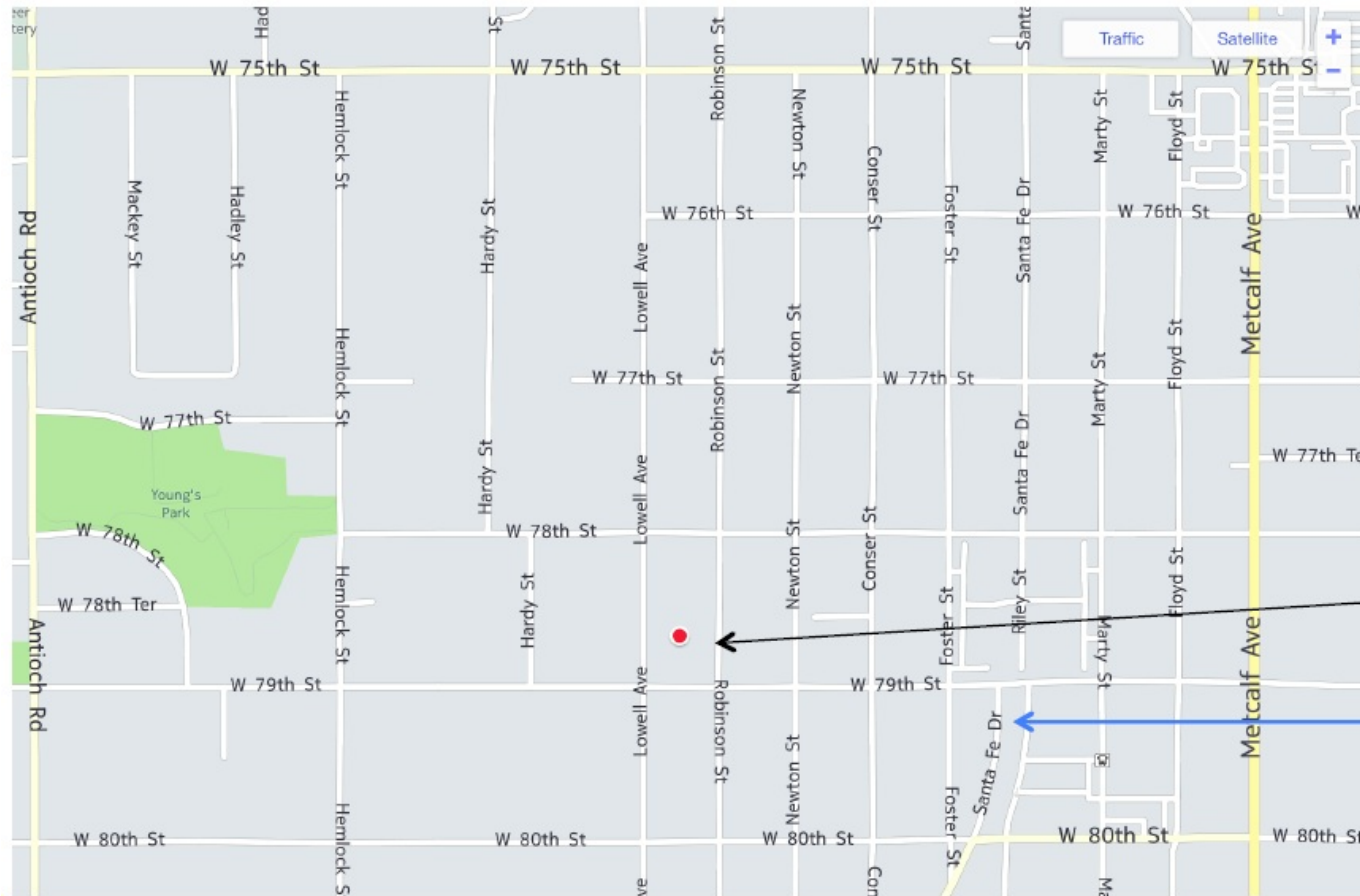

Starlight Quilters Guild

Overland Park Lutheran Church
7810 W. 79th Street
Overland Park, KS 66204

Enter through door on the
NORTH side of the building.

New meeting location
beginning **February 28th**.

Harper's Fabric and Quilt
Company

Directions:

Take 75th Street to Lowell. Go south to church - OR - Take Metcalf to 79th Street. Go west to Lowell and then north to the church parking lot.